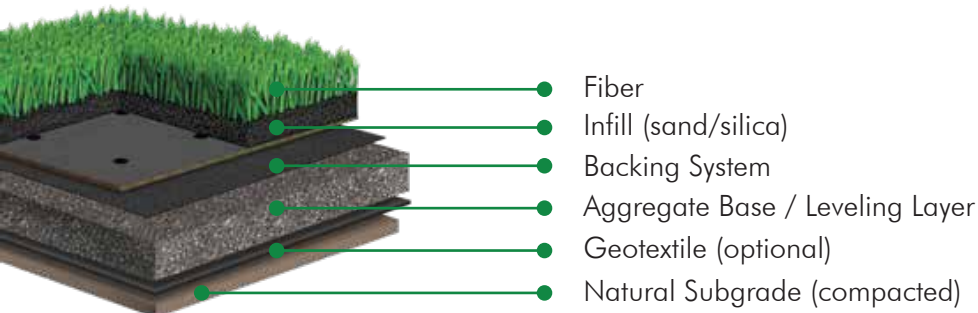

LA Sport Pro

**The Gold Standard of Gracious
Greenery**

LA

**Turf &
Paver**

Sport Turf has a wide Slit-Film fibrillated blade that is constructed specifically to withstand and absorb heavy traffic on the field. This turf can be customized to your needs depending on the sport. It can even be used for a multi-sport field complex.

Fiber Type	Polyethylene, Urethane
Fiber Mass	1800/6 Flame Retardant Fiber
Finished Pile Height	2.37 in
Color(s)	Field Green
Tufting Gauge	1/2 in
Backing Matrix	28 oz/yd ² Stabilized dual layered woven polypropylene/urethane
Total Weight	72 oz/yd ²
Item Number	2019007
Roll Width	15 ft
Standard Roll Length	100 ft

Features of LA Sport Pro Turf:

- Dual Parallel Slit Film
- Designed to perform in most sporting applications
- For a multi-sport field complex
- Over 50% More Wear Layer
- The LA Turf & Paver Promise