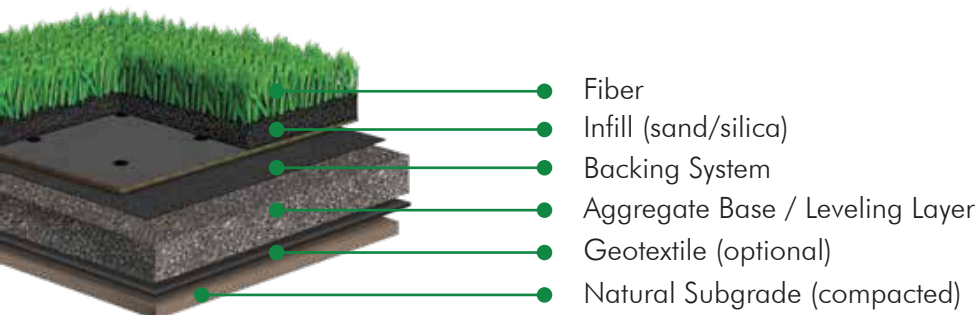

Fiber Type	Polyethylene, Urethane
Fiber Mass	1800/6 Flame Retardant Fiber
Finished Pile Height	1.85 in
Color(s)	Field Green/Olive
Tufting Gauge	1/2 in
Backing Matrix	28 oz/yd² Stabilized dual layered woven polypropylene/urethane
Total Weight	106.5 oz/yd²
Item Number	2019004
Roll Width	15 ft
Standard Roll Length	100 ft

12 YEAR LIMITED RESIDENTIAL WARRANTY

For full terms, please see the complete 12 year limited residential landscape warranty.

An epitome of luxury, LA-Royal is not just a product, but a promise of an elevated lifestyle. Whether it's your backyard, poolside, or patio, its royal resonance will enchant you, making every moment memorable.