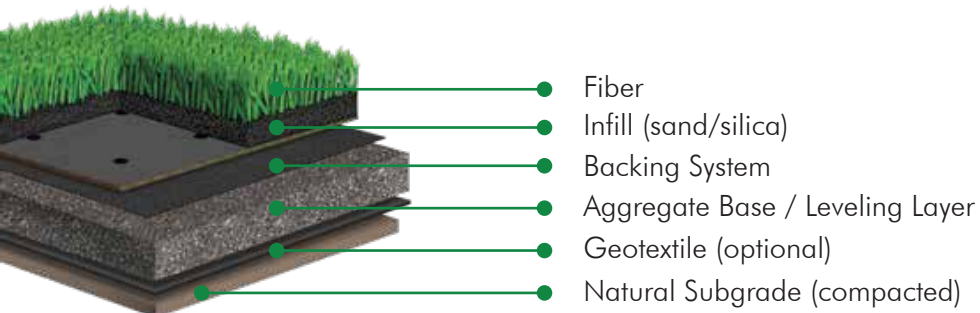

LA Putt Pro

Where Golf Dreams Take Flight

LA

Turf &  
Paver

Bring the golf course to your backyard, patio, or rooftop with the LA Putt Pro by LA Turf & Paver. Meticulously designed for golf enthusiasts, this putting green turf transforms any space into a golfer's paradise, offering an unparalleled experience that rivals professional golf courses.

Fiber Type	Polyethylene, Urethane
Fiber Mass	6500 denier Tape Flame Retardant Fiber
Finished Pile Height	0.5 in
Color(s)	Field Green/Olive
Tufting Gauge	1/2 in
Backing Matrix	28 oz/yd <sup>2</sup> Stabilized dual layered woven polypropylene/urethane
Total Weight	78 oz/yd <sup>2</sup>
Item Number	2019005
Roll Width	15 ft
Standard Roll Length	100 ft

### Distinctive features of LA Putt Pro Putting Green Turf:

- Minimal Maintenance, Maximum Fun
- Pro-Level Performance
- Year-Round Practice
- Eco-Friendly Excellence
- Value Meets Virtue
- The LA Turf & Paver Commitment