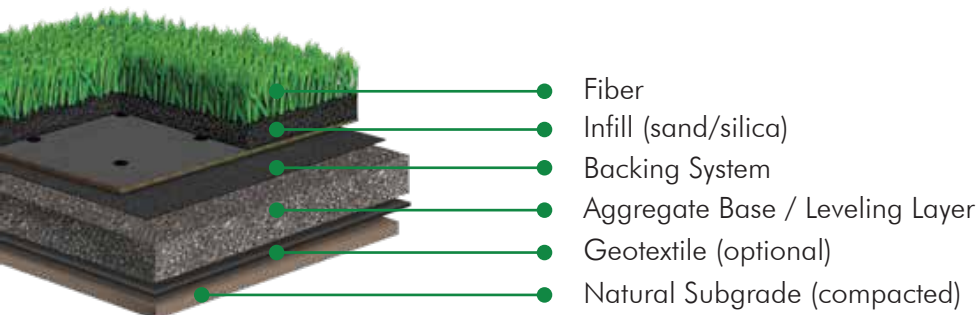

Fiber Type	Polyethylene, Urethane
Fiber Mass	1 1000 denier Tape Flame Retardant Fiber
Finished Pile Height	1.55 in
Color(s)	Field Green / Olive Green
Tufting Gauge	1/2 in
Backing Matrix	28 oz/yd² Stabilized dual layered woven polypropylene/urethane
Total Weight	88 oz/yd²
Item Number	2019002
Roll Width	15 ft
Standard Roll Length	100 ft

12 YEAR LIMITED RESIDENTIAL WARRANTY

For full terms, please see the complete 12 year limited residential landscape warranty.

No more muddy paw prints, no more barren patches, and no more compromises. With K9 Pro, offer your pets the luxury of a lush, green playground, minus the maintenance woes. Let them revel in nature’s lap, reimagined, every day.