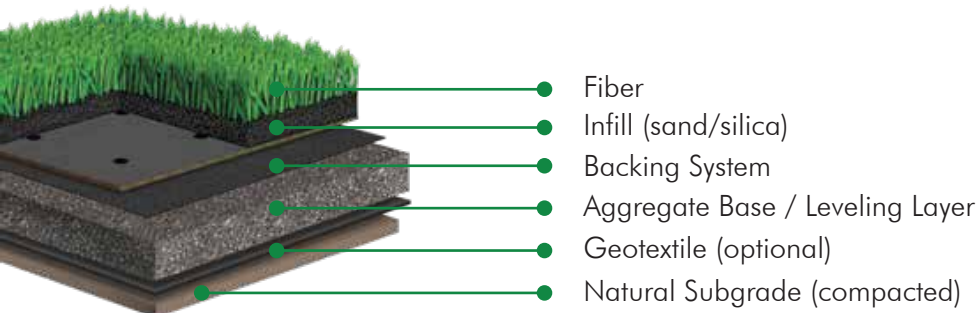

LA

Evergreen

Eternally Green, Exclusively Grand

LA

Turf &  
Paver

When nature's hues blend seamlessly with innovative craftsmanship, the result is LA-Evergreen. This premium artificial turf is a harmonious marriage of aesthetics and functionality, designed to elevate outdoor spaces into verdant paradises that shimmer with life every day.

Fiber Type	Polyethylene, Urethane
Fiber Mass	12000 denier Tape Flame Retardant Fiber
Finished Pile Height	1.75 in
Color(s)	Lime Green / Field Green
Tufting Gauge	1/2 in
Backing Matrix	28 oz/yd <sup>2</sup> Stabilized dual layered woven polypropylene/urethane
Total Weight	98 oz/yd <sup>2</sup>
Item Number	2019003
Roll Width	15 ft
Standard Roll Length	100 ft

### Features of LA-Evergreen Artificial Turf:

- Year-Round Lushness
- Crafted for Excellence
- Eco-friendly and Safe
- Low Maintenance, High Appeal
- Economic and Elegant
- The LA Turf & Paver Pledge